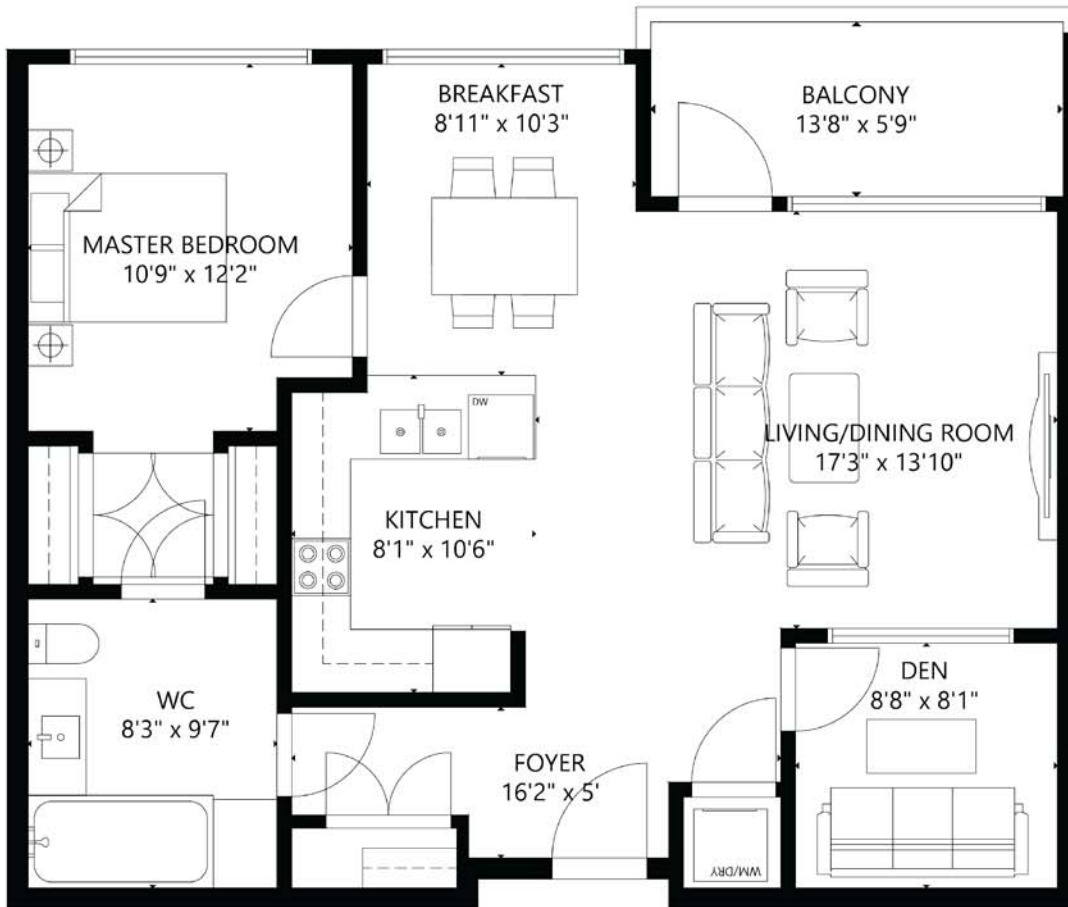

THE BEVAN

UNIT 306
406

1 Bed + Den | 1 Bath
Living Space **854 SQ FT**
Outdoor **79 SQ FT**

The developer reserves the right to make modifications or substitutions to design and specifications on all buildings and features of this development. All square footages are only based on preliminary architectural measurements and are only approximate measurements. E. & O. E.